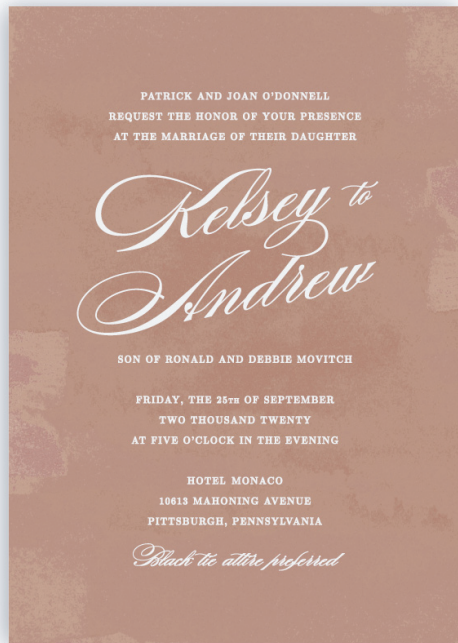

Painted Suede

“TERRACOTTA”