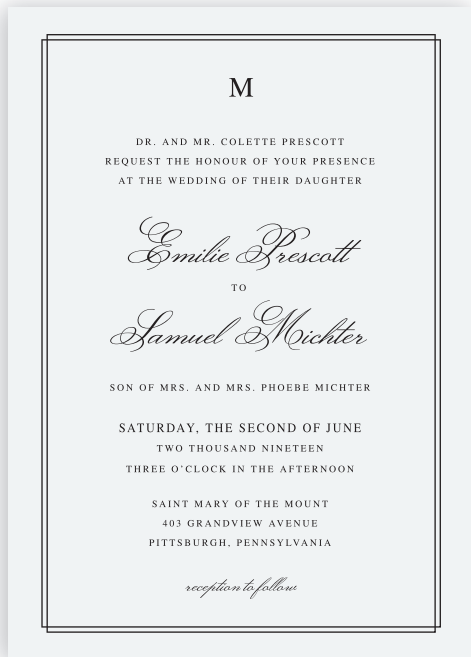

Royals

“NOIR”